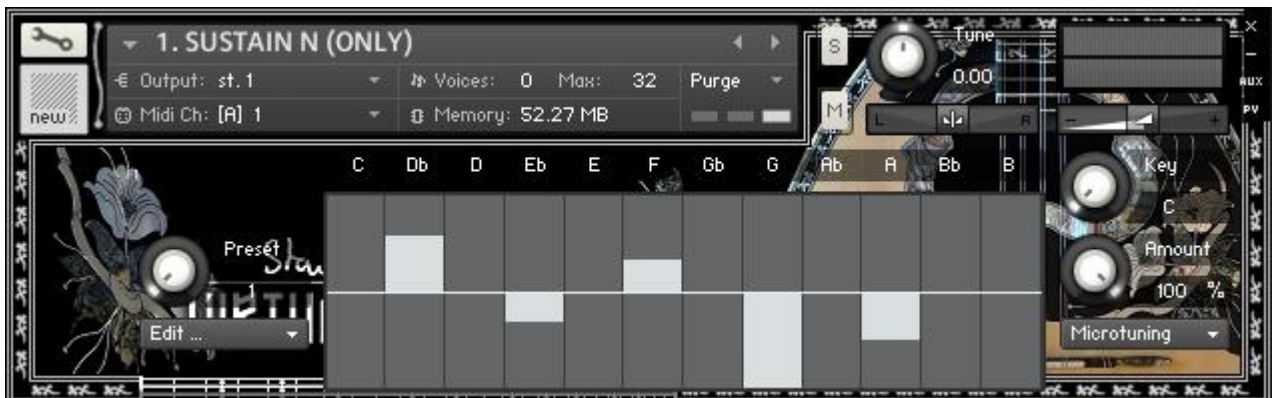

NEW INSTRUMENTS

The Baglama interface

The Tzoura interface

The six string Bouzouki interface

NEW FUNCTIONS

- Inverted plectrum stroke on the D1 keyswitch
- Adjustments made on the velocity and the volume of the instruments

*Control the volume of the release samples under the **Performance-Effects** view*

*Microtuning script under the **Performance-Microtuning** view*