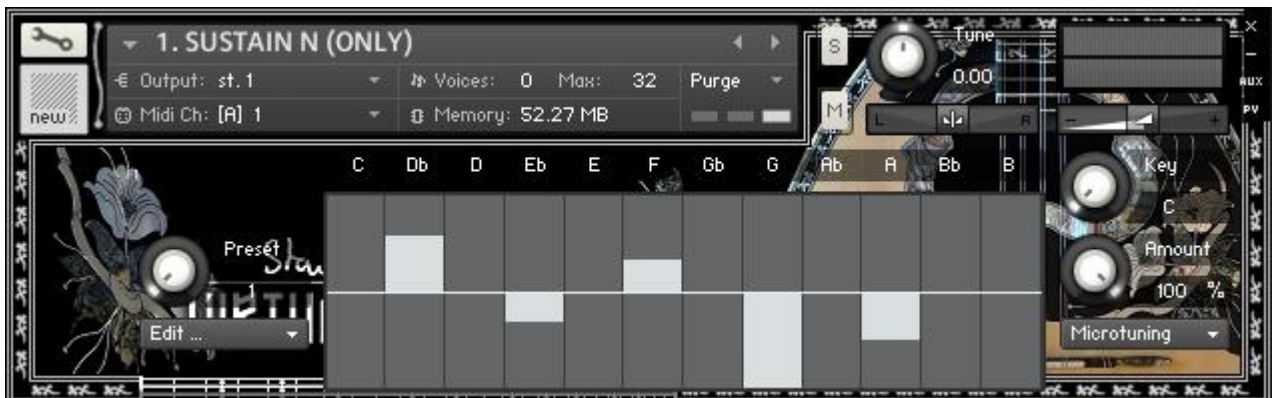

## NEW INSTRUMENTS

*The Baglama interface*

*The Tzoura interface*

*The six string Bouzouki interface*

## NEW FUNCTIONS

- Inverted plectrum stroke on the D1 keyswitch
- Adjustments made on the velocity and the volume of the instruments

*Control the volume of the release samples under the **Performance-Effects** view*

*Microtuning script under the **Performance-Microtuning** view*